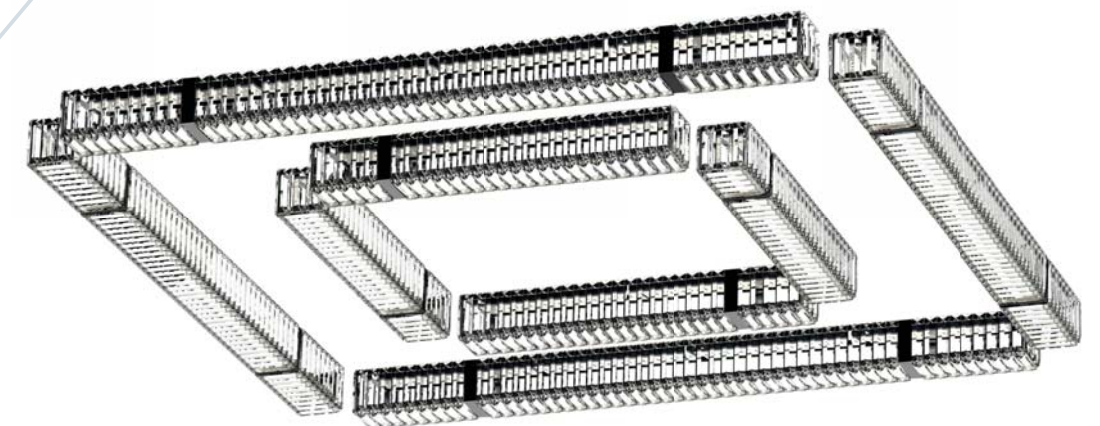

2 x 9282/S120 + 4 x 9282/S60 + 2 x 8292/S30

L cm 140x60 / H cm 30
W 55.12x23.62 in / H 11.81 in

4 x 9282/PL120 + 4 x 9282/PL60

L cm 120x120 / H cm 9
W 47.24x47.24 in / H 3.54 in

Colori disponibili / Available colors