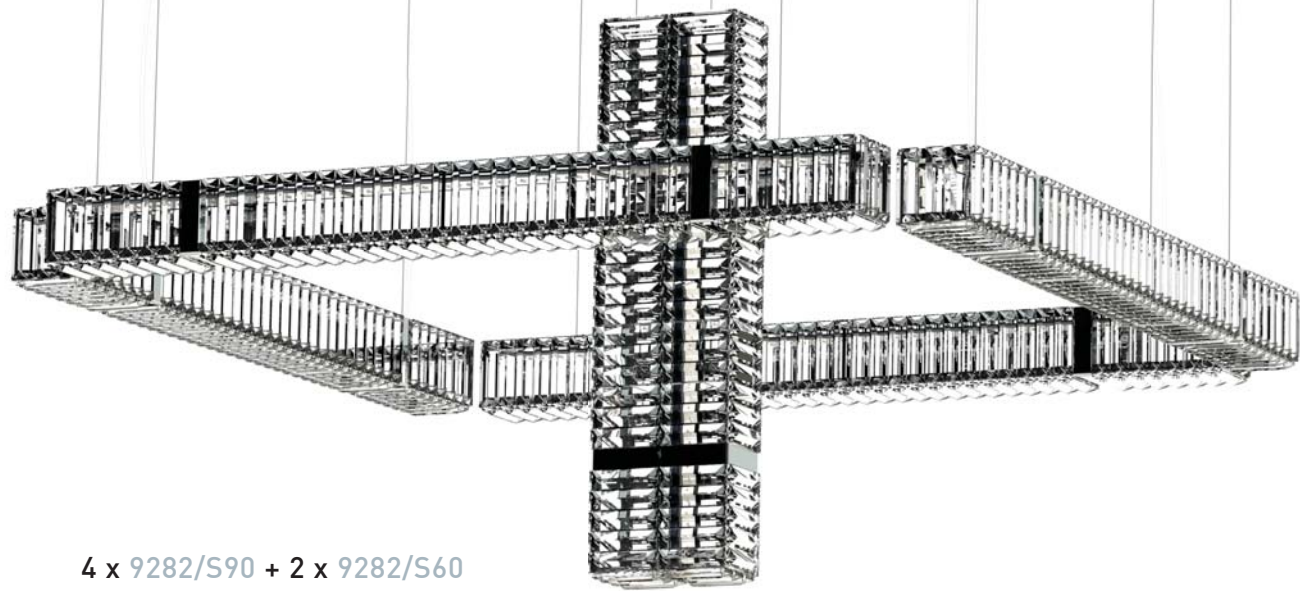

4 x 9282/S90 + 2 x 9282/S60

L cm 90x90 / H cm 60
W 35.43x35.43 in / H 23.62 in