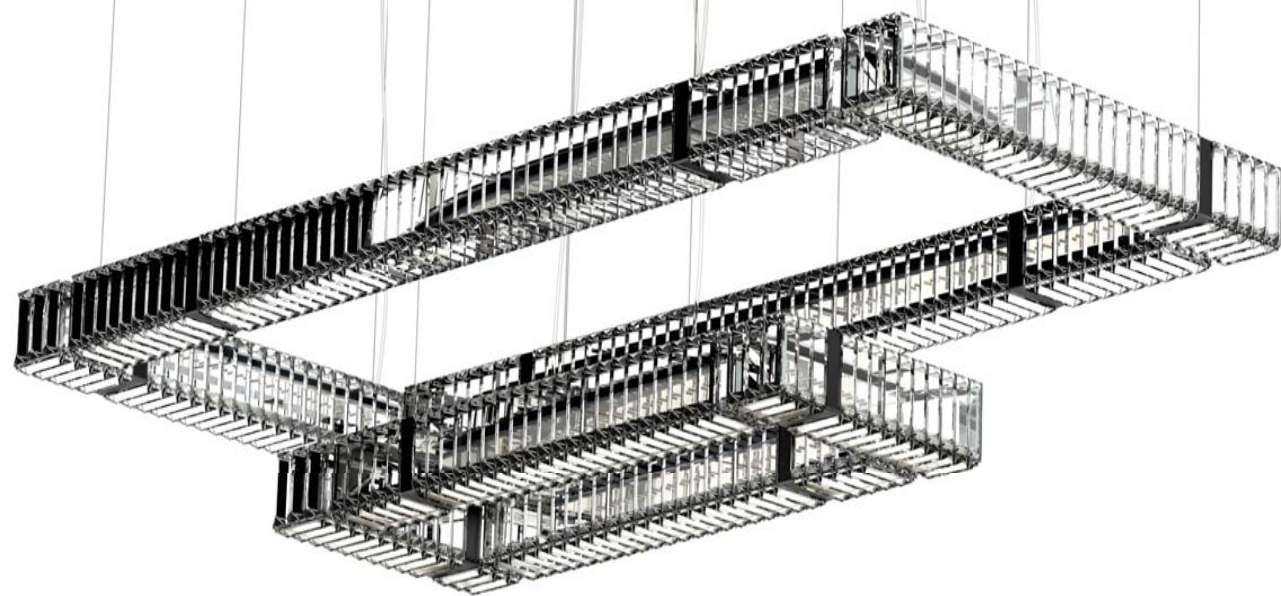

2 x 9282/S120 + 4 x 9282/S60 + 2 x 8292/S30

L cm 140x60 / H cm 30
W 55.12x23.62 in / H 11.81 in

4 x 9282/PL120 + 4 x 9282/PL60

L cm 120x120 / H cm 9
W 47.24x47.24 in / H 3.54 in

Colori disponibili / Available colors